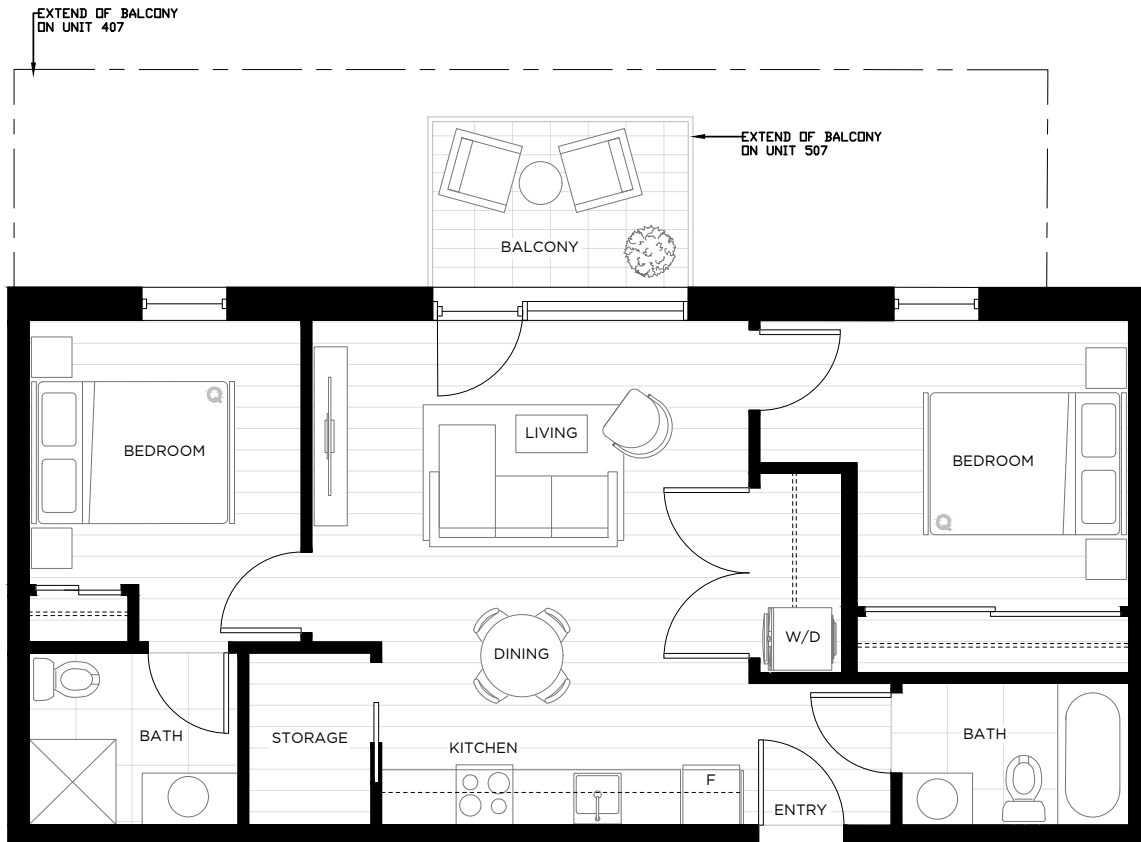

THE STAINSBURY

2 BED TYPE C7

LIVING 755 SF
 BALCONY 54 - 318 SF
 TOTAL 809 -1,073 SF

LEVEL 4

LEVEL 5